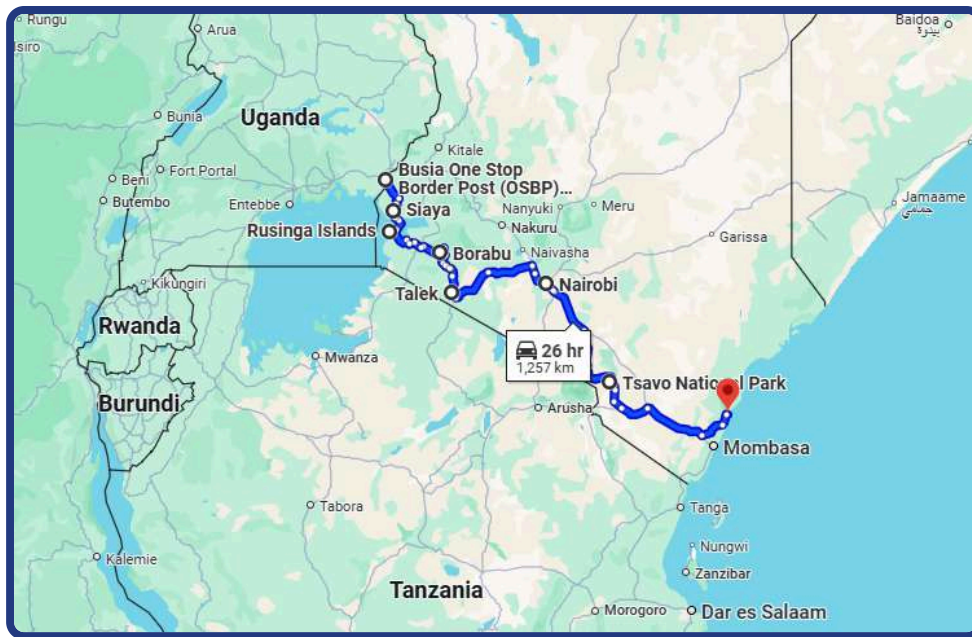

Accompanied in different sections by: Denis Siroh, Rusinga Island, and Gacheke Gachihi, founder of Mathare Social Justice Centre - both Homes for Humanity in Kenya, and Dr. Thania Paffenholz, Earth Ambassador of One Home Journey.