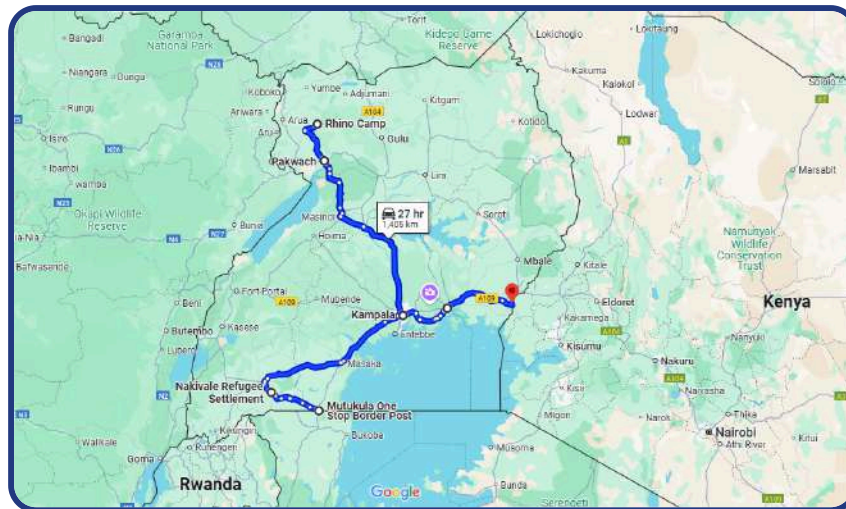

UGANDA TRAVEL ROUTE

Accompanied by our brilliant young Humanity team members from DRC, now refugees at Nakivale Refugee Settlement, Ruphin Kungwa and Roger Kivatsi

SAVE THE DATE!

EARTH FAMILY CALL KENYA

Focus: Integral Peace, Justice and Development
Mathare Social Justice Centre, Home for Humanity Kenya